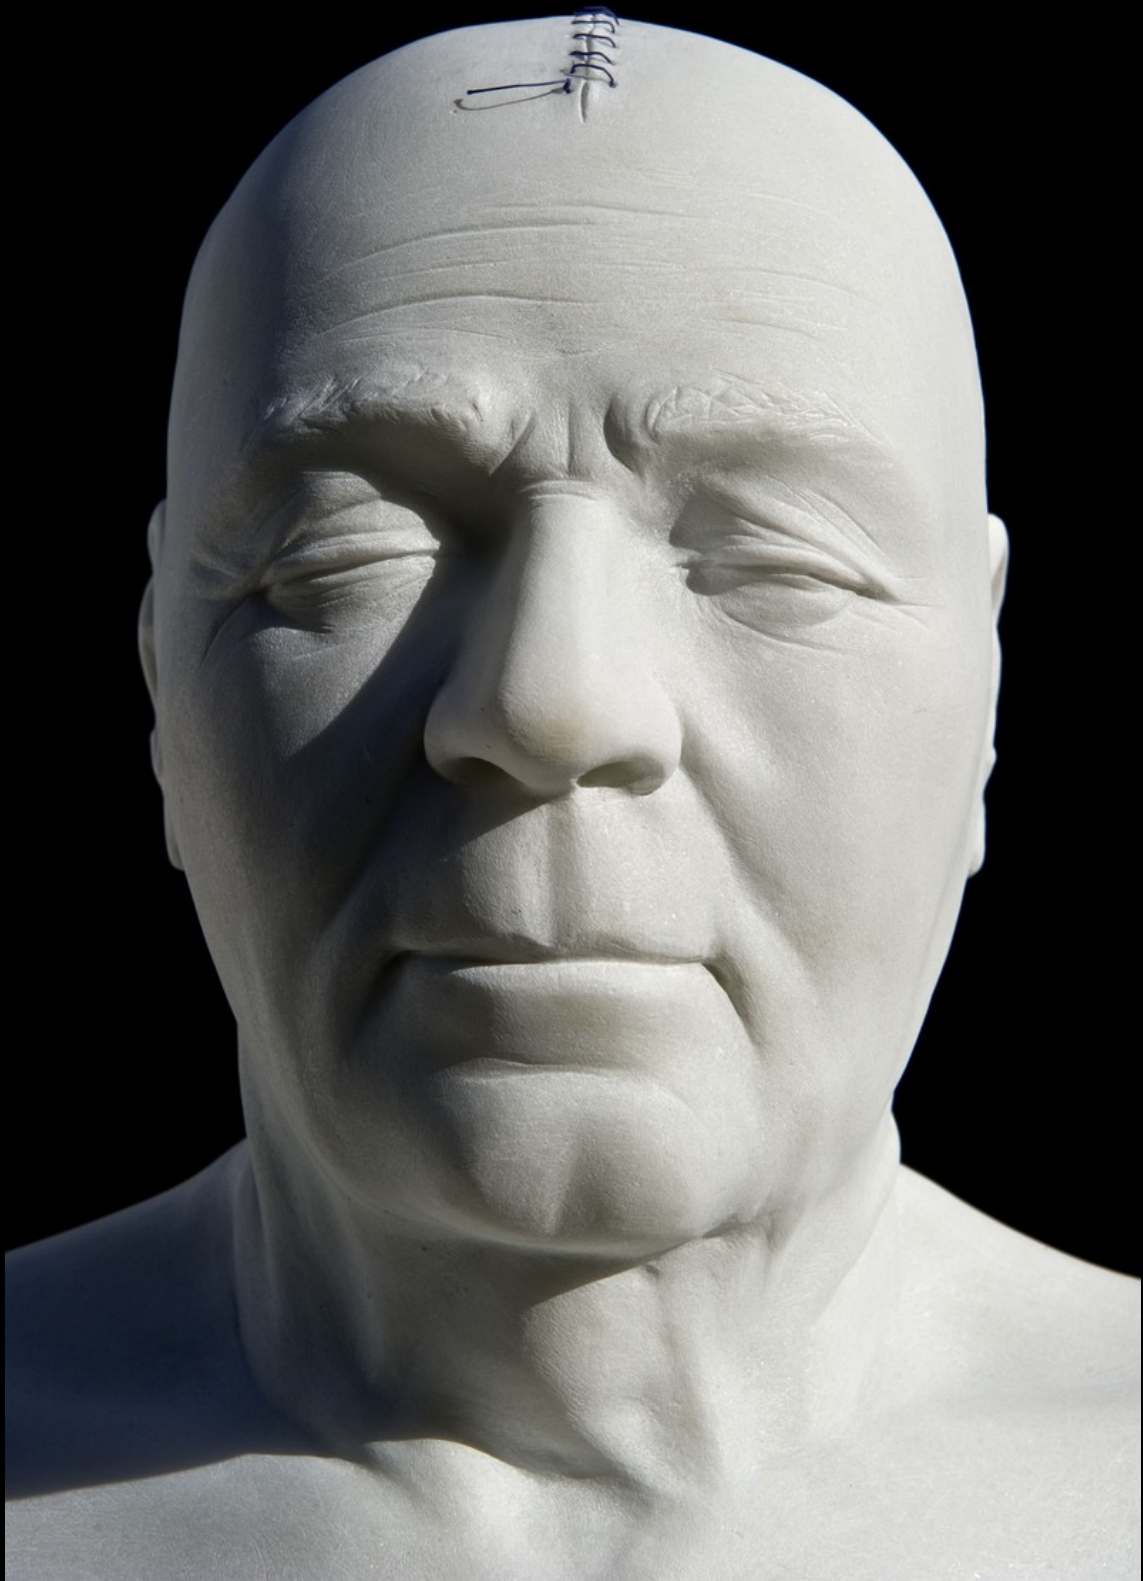

RICCARDO RICCI

via Provinciale 169
19033 Castelnuovo Magra (SP) Italy
+39 347 9048120
ricciartstudio@libero.it

I LOVE YOU

Carrara Marble, suture thread and gold- leaf
cm90x60x48

I LOVE YOU

Carrara Marble, suture thread and gold- leaf</p><p>cm90x60x48</p><p> </p>

I LOVE YOU

Carrara Marble, suture thread and gold- leaf</p><p>cm90x60x48</p><p> </p>

I LOVE YOU

Carrara Marble, suture thread and gold- leaf</p>

<p>cm90x60x48</p>

<p>

I LOVE YOU

Carrara Marble, suture thread and gold- leaf</p><p>cm90x60x48</p><p> </p>